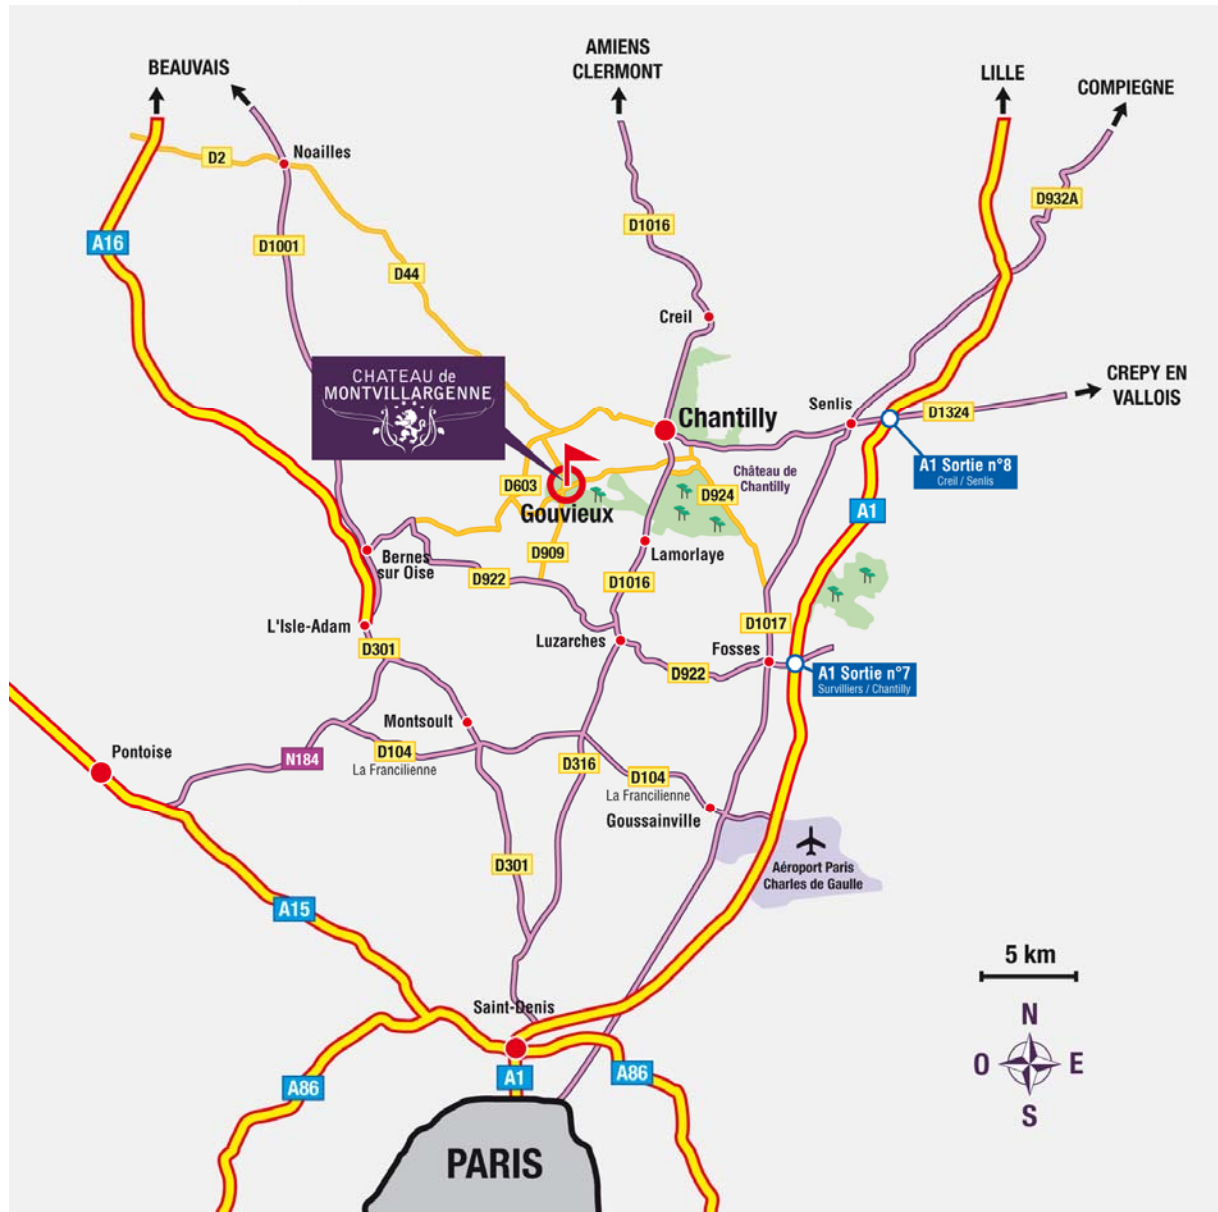

# CHATEAU de MONTVILLARGENNE

From Paris, take A1 direction Lille and exit at the junction number 7, carry on D16, enter into La Chapelle en Serval, and direction Chantilly Gouvieux.

Château de Montvillargenne  
Avenue François Mathet - 60270 Gouvieux